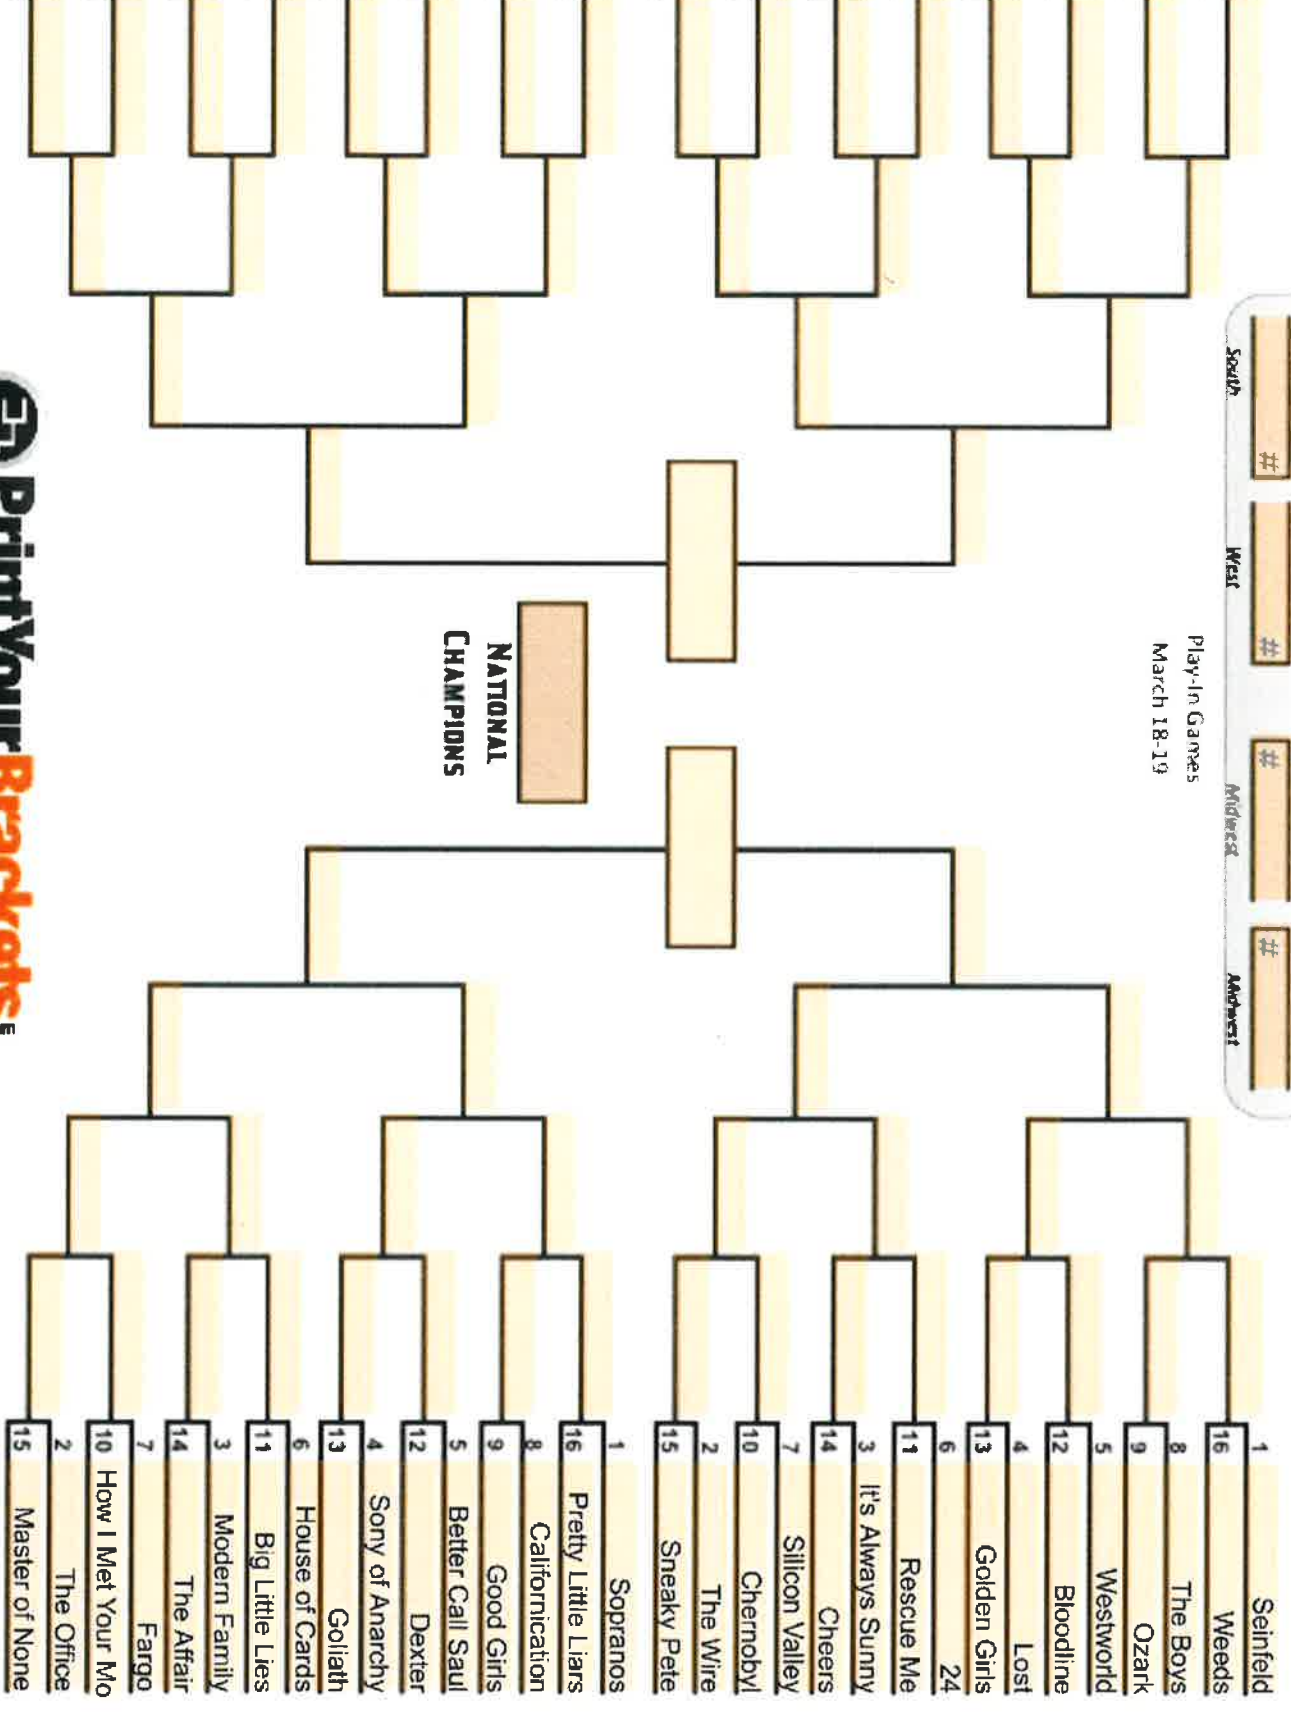

- Breaking Bad 1
- Wilfred 16
- Suits 8
- Homeland 9
- Mad Men 5
- Eastbound & Down 12
- The Walking Dead 4
- You 13
- Stranger Things 6
- The Sinner 11
- Family Guy 3
- Big Bang Theory 14
- Arrested Developme 7
- True Detective 10
- Curb Your Enthusias 2
- Prison Break 15
- Game of Thrones 1
- Schitt's Creek 16
- OITNB 8
- Narcos 9
- South Park 5
- Peaky Blinders 12
- Parks & Recreation 4
- This Is Us 13
- Shameless 6
- Handmaid's Tale 11
- Friends 3
- Entourage 14
- Boardwalk Empire 7
- Grey's Anatomy 10
- Simpsons 2
- Bojack Horseman 15

#  #  #  #  
 South West Midwest Northwest

Play-In Games  
March 18-19

**NATIONAL CHAMPIONS**

- 1 Seinfeld
- 16 Weeds
- 8 The Boys
- 9 Ozark
- 5 Westworld
- 12 Bloodline
- 4 Lost
- 13 Golden Girls
- 6 24
- 11 Rescue Me
- 3 It's Always Sunny in the Valley
- 14 Cheers
- 7 Silicon Valley
- 10 Chernobyl
- 2 The Wire
- 15 Sneaky Pete
- 1 Sopranos
- 16 Pretty Little Liars
- 8 Californication
- 9 Good Girls
- 5 Better Call Saul
- 12 Dexter
- 4 Sony of Anarchy
- 13 Goliath
- 6 House of Cards
- 11 Big Little Lies
- 3 Modern Family
- 14 The Affair
- 7 Fargo
- 10 How I Met Your Mother
- 2 The Office
- 15 Master of None